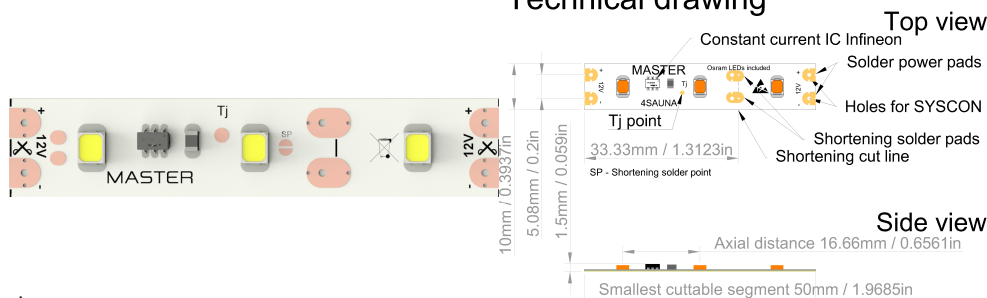

Technical drawing

Accessories

Accessories	MO Price €
020108 ALU-GARLIANO-2M ALU profil elox GARLIANO, prisadený/závesný, 19x10,2mm, 2m	7,88
ALU-155637 ALU-IGNIS-T-2M ALU profil elox IGNIS-T, na zapustenie, 23x8,5mm(17mm drážka), 2,01m	2,28
ALU-525551-2M ALU-MULTI-2-2M Univerzálny ALU profil elox MULTI-2 pre LENS/GARGANO/FLAT/WALLWASHER, 17x8,52mm, 2,003m	2,19
MAT-600080-BL VODIC-LANKO-0M5-SIF-CIERNY SIF 0,50 mm2 čierny, lanko Cu,-60.+180C, kratkodobo 220C,max 5A	0,58
921001 SILIKON-TUBUS-10MM Silikonový tubus vhodný pre všetky typy LED pásu, max 10mm,vnútrozmer 12x3mm	1,71
VY-601081-1M CABLE-DC-2x0M34-LEDECO-1M kabel 2x0,34mm2 s FEP vnút. izol, pre pásy,PVC, RED+Black,predletovany,1m, max1,5A	2,48
VY-901268-10 PROTECTIVE-SPRAY-MASTER-10ml Ochranný lak pre MASTER LED pásy, 10ml sklenená fľaša s ručným atomizérom,pre max 20bm	6,55