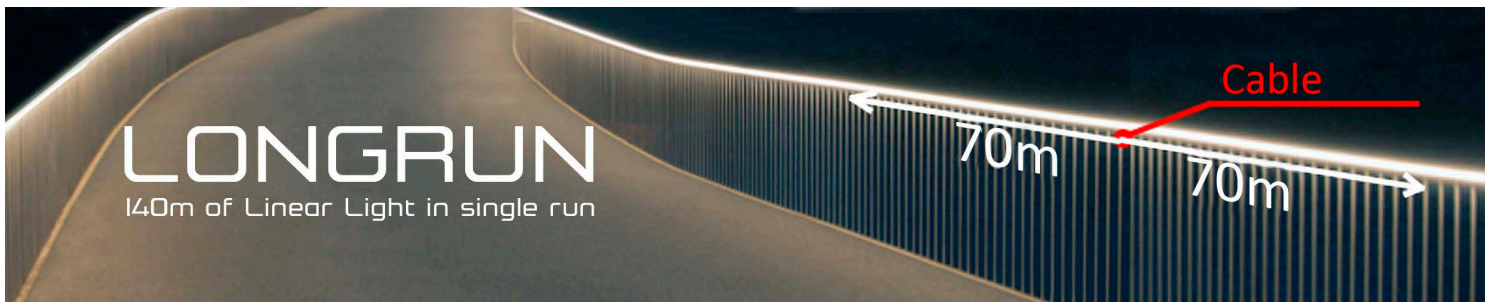

LONGRUN - super long lines

MASTER LONGRUN LED strip is professional LED strip developed to power up 140m of LED line from single power source with no extra wires.

New generation of LED strips MASTER, named LONGRUN, is special series focused on very long installed lines powered from one cable feed in projects such as casinos, commercial centres, hotels, facade lighting, etc. When powered from the middle only, it can be powered more than 140m of LED strip in total length without ANY additional cables, yet all LEDs on whole 140m line will be 100% identical bright. Unique efficiency allows these LED strips to reach same luminous flux and brightness as competitive products with 2-3x higher power; PCB copper traces are super thick to carry large current over large distance and thanks to constant current drivers it is possible to install this LED strips anywhere with no need for any kind of cooling (no ALU profiles, etc). LED strips can be installed directly on any flat and firm surface and with basically no need for any heat conductivity. 1Km LONGRUN LED line will be installed in similar time than 20m of standard LED strips. LED strip is delivered on single reel in length 50m as standard, to speed up installation time to almost nothing.