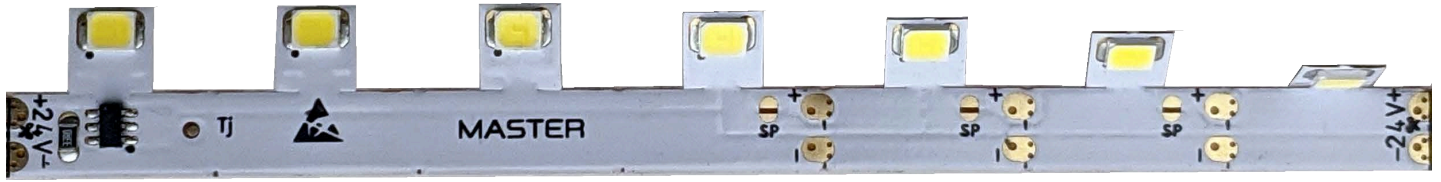

SIDEVIEW

LED strips MASTER SIDE (SIDEVIEW) are ideal for curve lighting normally transversely in axis of light (normally in the "bad axis") Infinite possibilities from interior curve ceiling lighting, to sign making or sculpture lighting...anywhere a light has to be bent in strange shapes and axis...anything is possible. LED strip contains constant current drivers on board, and is powered from 24VDC, segment length is 100mm (70LEDs/m) and it is possible to shorten the last segment to as low as 57mm. As this LED strip is within maximum allowed range of "upto 10W/m", you do not need to cool it with any kind of ALU profile...simply install it wherever you like (with 5-years warranty as standard)