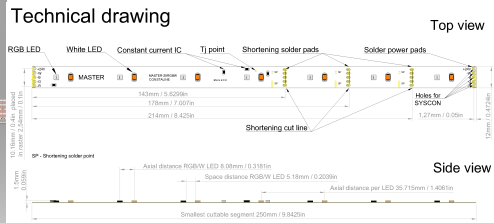

Special and non-standard LED strips

Various and non-standard LED strips, most likely they will be discontinued soon.

Code	Name	Version	MO Price €
MAS-010169-OS	MASTER-28MONO-W840-DECO	4000K	5,90

Accessories

			MO Price €
	020221	ALU-CORNER3-2M ALU profil elox pre LED pásy rohový CORNER3, 30x30mm, 2m	3,70
	ALU-525551-2M	ALU-MULTI-2-2M Univerzálny ALU profil elox MULTI-2 pre LENS/GARGano/FLAT/Wallwasher, 17x8,52mm, 2,003m	2,19
	020601-2	ALU-CORNER-60-14-2M Rohový ALU profil elox CORNER-60-14 pre LED pás, 2m.	6,05
	MAT-222439	CABLE-DC-1x0M75-4x0M34-RGBW-LEDECO-L-HFFR Kábel 5žilový, RGBW, 1x0,75mm² + 4x0,34mm², farebne znaceny, FEP, s LSHF 105C,nehorlavý	1,75
	MAT-999711-4	RYCHLOSORKA-2x2P-CABLE-CABLE Rychlosorka kabel-kabel, 9286,26-18AWG(0.14-0.75mm) PUSH, 250V/10A,2x 2kontakti prepojeni	1,81
	VY-901268-10	PROTECTIVE-SPRAY-MASTER-10ml Ochranný lak pre MASTER LED pásy, 10ml sklenená fľaša s ručným atomizérom,pre max 20bm	6,55