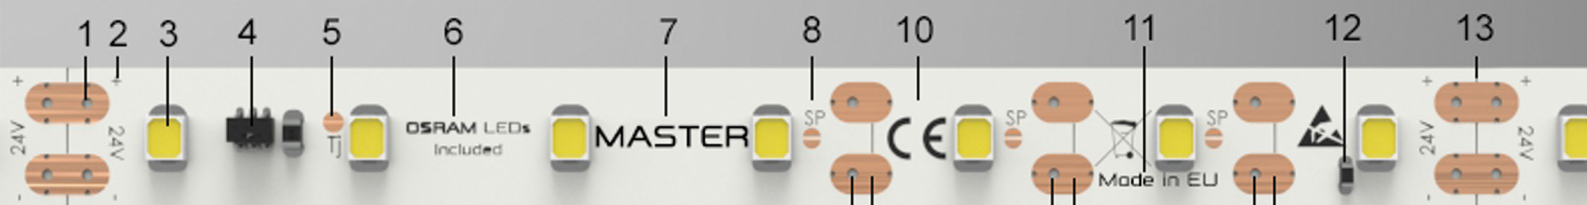

Crosssection

More features on www.MASTER.lighting

- OSRAM LEDs Included
- Infinion Inside
- Made in EU
- CE
- RoHS
- IES/LDT DATA
- IBIN 35DCM
- CRI >85
- 24 VDC
- 5 CCTs
- 5 Years
- CC Drivers
- ESD safe
- 100m upto