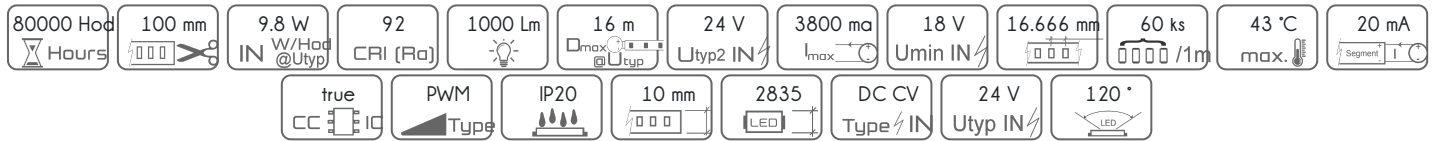

Code	Name	Version	MO Price €
MAS-014042-SSC	MASTER-BIO-DECO-1000-W9x	DECOrative power	23,90
MAS-013025-SSC	MASTER-BIO-MEDIUM-2600-W9x	Medium	25,90
MAS-013019-SSC	MASTER-BIO-POWER-4000-W9x	Power	28,90