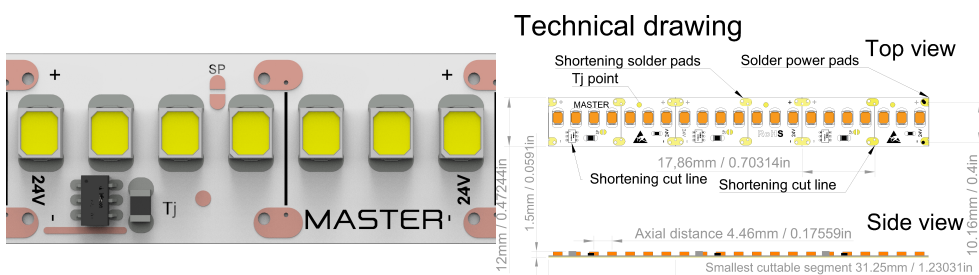

Accessories		MO Price €
	020221 ALU-CORNER3-2M ALU profil elox pre LED pásy rohový CORNER3, 30x30mm, 2m	3,70
	ALU-155637 ALU-IGNIS-T-2M ALU profil elox IGNIS-T, na zapustenie, 23x8.5mm(17mm drážka), 2,01m	2,28
	ALU-525551-2M ALU-MULTI-2-2M Univerzálny ALU profil elox MULTI-2 pre LENS/GARGano/FLAT/Wallwasher, 17x8.52mm, 2,003m	2,19
	MAT-999711-4 RYCHLOSORKA-2x2P-CABLE-CABLE Rychlosorka kabel-kabel, 9286,26-18AWG(0.14-0.75mm) PUSH, 250V/10A, 2x 2kontakt prepojeny	1,81
	VY-901268-10 PROTECTIVE-SPRAY-MASTER-10ml Ochranný lak pre MASTER LED pásy, 10ml sklenená fľaša s ručným atomizérom, pre max 20bm	6,55
	MAT-601088 CABLE-DC-2x0M5-LEDECO-HFFR kabel 2x0,5mm2, pre DC aplikacie, 2x FEP+LSHF 105C NEHORLAVY do sauna zona 2, max 5A	2,06