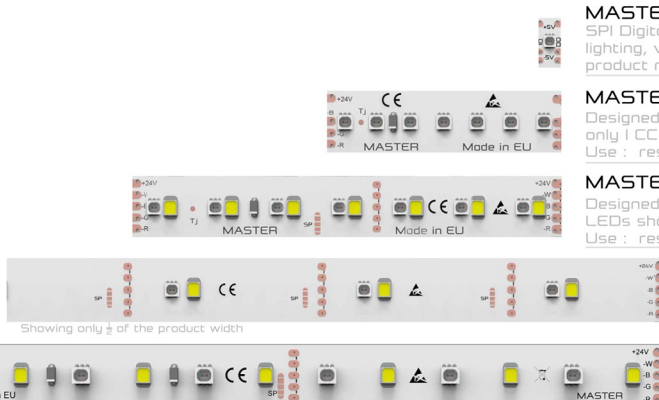

Multicolour/Digital lighting

MASTER-DIGITAL-SPI-SHD
SPI Digitally driven (5VDC) LED strips designed for entertainment and decorative lighting, various options, protocols and densities available, please contact us for actual product range.

MASTER-SHDRGB-CONSTANTPOWER
Designed for decorative RGB lighting with super homogenous output. All LEDs share only 1 CC IC current source/channels power is "split".
Use : residential / commercial / sculpture lighting.

MASTER-84RGBW-CONSTANTPOWER
Designed for decorative RGB + separate White channel for soft and pastel colours. All LEDs share only 1 CC IC current source/channels power is "split".
Use : residential / commercial / sculpture lighting.

MASTER-28RGBW-CONSTANTPOWER
Designed for interior decorative lighting (RGB with separate White channel) of really long lines. /channels power is "split".
Use : Cove / commercial / casino / hotel / shop lighting.

MASTER-42RGBW
Designed for interior lighting (RGB with separate W-channel) for high power suitable as main lighting. Each channel has own CC IC/channels are "adding up". Use : Cove / residential / commercial / shop lighting.

Main product range

MASTER

CUSTOM / ODM / OEM production to perfectly suit your needs are welcome. Please contact us.