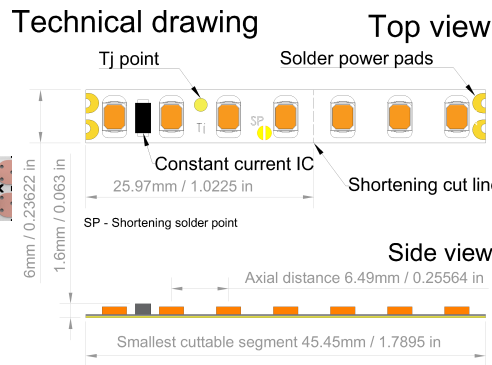

Accessories		MO Price €
VY-601081-1M	CABLE-DC-2x0M34-LEDECO-1M kabel 2x0,34mm2 s FEP vnut. izol, pre pasy,PVC, RED+Black,predletovany,1m, max1,5A	2,48
MAT-600081-BL	VODIC-LANKO-SIF-0M25-BLACK SIF 0,250 mm2 čierny, lanko,-60.+180C, kratkodobo 220C, strands 14*0.15mm,max 2A	1,64
MAT-999711-4	RYCHLOSORKA-2x2P-CABLE-CABLE Rychlosorka kabel-kabel, 9286,26-18AWG(0.14-0.75mm) PUSH, 250V/10A,2x 2kontakt prepojeni	1,81
VY-901268-10	PROTECTIVE-SPRAY-MASTER-10ml Ochranný lak pre MASTER LED pásy, 10ml sklenená fľaša s ručným atomizérom,pre max 20bm	6,55