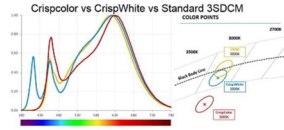

Main product range

MASTER

CUSTOM / ODM / OEM production to perfectly suit your needs are welcome. Please contact us.

MASTER Main CCT/Colour range

Standard White spectral properties

Standard black body curve shades of white, suitable for general lighting. Most general lighting will match with these spectral characteristics. Great for most lighting situations. I BIN ONLY, L70B50, LM80, Osram official test lab reports, EULUM data available.

2700K
3000K
3500K
4000K
5700K

CrispColor Technology

CRI/Ra 90+ enhanced colour spectral properties following pure white eye perception with high CRI to provide colour boost to eye. This CrispColor portfolio lies below Planckian black body curve.