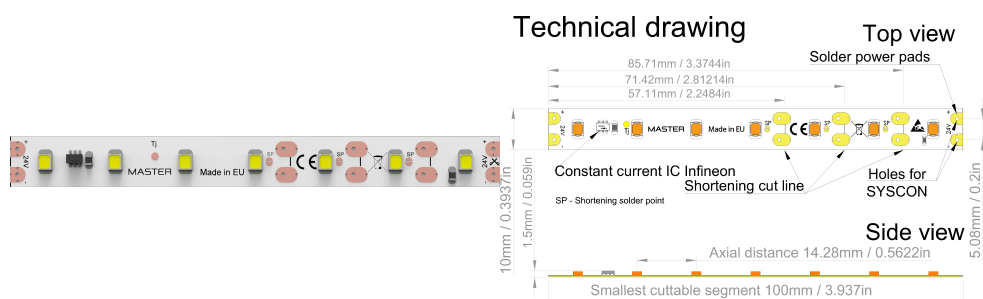

Accessories

			MO Price €
	020221	ALU-CORNER3-2M	3,70
		ALU profil elox pre LED pásy rohový CORNER3, 30x30mm, 2m	
	ALU-155638	ALU-IGNIS-T-3M	2,28
		ALU profil elox IGNIS-T, na zapustenie, 23x8.5mm(17mm drážka), 3,01m	
	ALU-525551-2M	ALU-MULTI-2-2M	2,19
		Univerzálny ALU profil elox MULTI-2 pre LENS/GARGano/FLAT/Wallwasher, 17x8.52mm, 2,003m	
	MAT-999711-4	RYCHLOSORKA-2x2P-CABLE-CABLE	1,81
		Rychlosorka kabel-kabel, 9286,26-18AWG(0.14-0.75mm) PUSH, 250V/10A, 2x 2kontakt prepojeny	
	VY-901268-10	PROTECTIVE-SPRAY-MASTER-10ml	6,55
		Ochranný lak pre MASTER LED pásy, 10ml sklenená fľaša s ručným atomizérom, pre max 20bm	
	MAT-601088	CABLE-DC-2x0M5-LEDECO-HFFR	2,06
		kabel 2x0,5mm2, pre DC aplikacie, 2xFEP+LSHF 105C NEHORLAVY do sauna zona 2, max5A