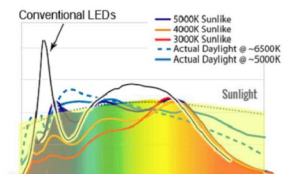

2700K
3000K
3500K
4000K
5700K

CrispColor Technology

CRI/Ra 90+ enhanced colour spectral properties following pure white eye perception with high CRI to provide colour boost to eye. This CrispColor portfolio lies below Planckian black body curve.

Far Red 730nm
Deep Red 660nm
Red 625nm
Red-Orange 730nm
PC Amber 580nm
Mint
Lime
Green 520nm
Cyan 490nm
Blue 475nm
Royal Blue 450nm

FreshFocus Technology

CRI/Ra 90+ with enhanced colour spectral characteristics providing colour boost of specific products, making them beautiful and increasing their sales potential. This colour portfolio is out of Planckian black body curve.