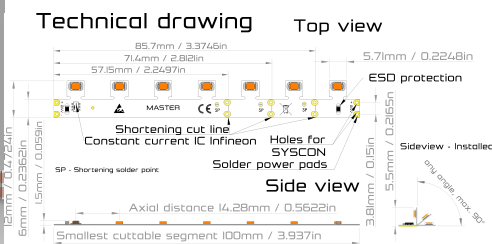

Accessories		MO Price €
	020112 ALU-BARDOLINO-FLACH-2M ALU profil elox BARDOLINO FLACH, nizky, 18.4x13mm, 2m	8,40
	020074 ALU-BARDOLINO-HOCH-2M ALU profil elox BARDOLINO HOCH, vysoký, 18.4x19.7mm, 2m	11,81
	ALU-525551-2M ALU-MULTI-2-2M Univerzálny ALU profil elox MULTI-2 pre LENS/GARGano/FLAT/Wallwasher, 17x8.52mm, 2,003m	2,19
	MAT-999711-4 RYCHLOSORKA-2x2P-CABLE-CABLE Rychlosorka kabel-kabel, 9286,26-18AWG(0.14-0.75mm) PUSH, 250V/10A,2x kontakt prepojeny	1,81
	VY-901268-10 PROTECTIVE-SPRAY-MASTER-10ml Ochranný lak pre MASTER LED pásy, 10ml sklenená fľaša s ručným atomizérom,pre max 20bm	6,55
	MAT-601088 CABLE-DC-2x0M5-LEDECO-HFFR kabel 2x0,5mm2,pre DC aplikacie,2xFEP+LSHF 105C NEHORLAVY do sauna zona 2, max5A	2,06