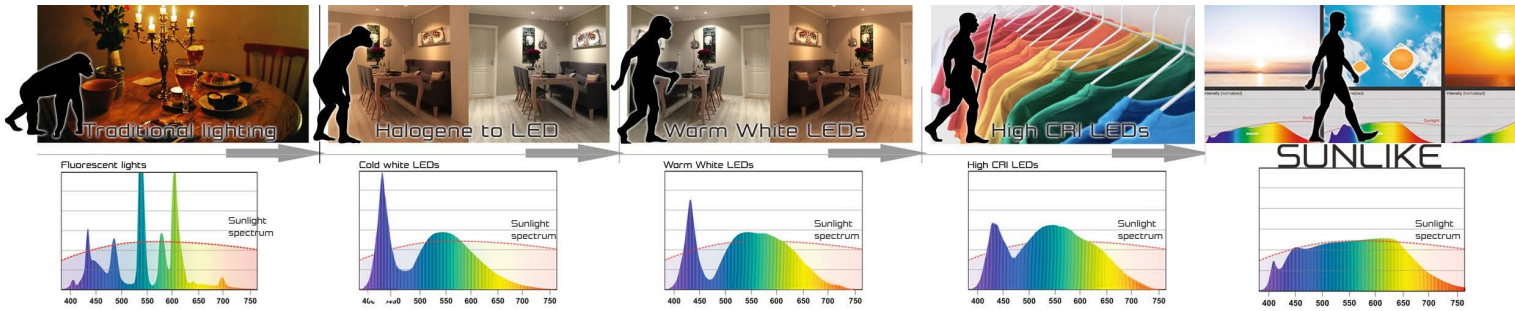

SUNLIKE - LED lighting with no blue light

Special edition of LED strips SUNLIKE is special edition of new LEDs focused on high spectral quality lighting for museums, luxury villas, or office lighting. This special new phosphor technology provides clean sun-like light with no blue peaks which is until now commonly found in all LED lighting and leads to all number of eye fatigue and attention-related problems, headaches, etc. when exposed in long term. Visible light composition is very similar to best light source on earth - The sun, without massive excess of blue spectrum. Special luminofor was developed by Seoul Semiconductor and won several important prizes for 4 major CCTs, to deliver LED lighting as close to sun, as possible.