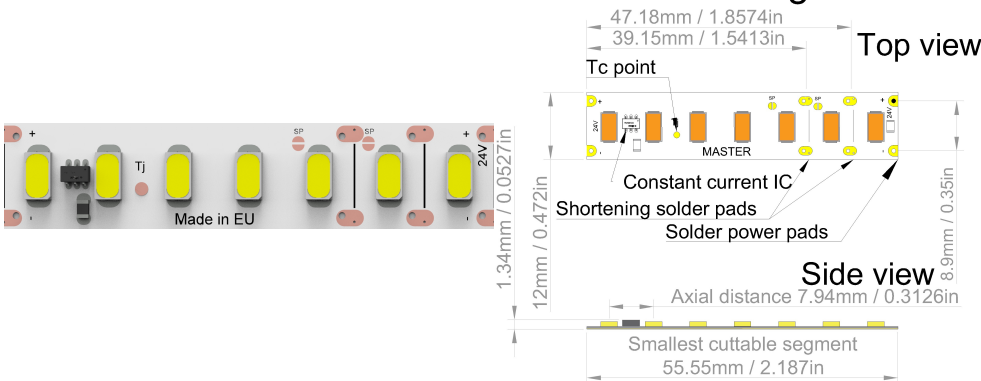

Technical drawing

Accessories

			MO Price €
	020074	ALU-BARDOLINO-HOCH-2M	11,81
		ALU profil elox BARDOLINO HOCH, vysoký, 18,4x19,7mm, 2m	
	020221	ALU-CORNER3-2M	3,70
		ALU profil elox pre LED pásy rohový CORNER3, 30x30mm, 2m	
	ALU-525551-2M	ALU-MULTI-2-2M	2,19
		Univerzálny ALU profil elox MULTI-2 pre LENS/GARGano/FLAT/Wallwasher, 17x8,52mm, 2,003m	
	MAT-999711-4	RYCHLOSVORKA-2x2P-CABLE-CABLE	1,81
		Rychlosvorka kabel-kabel, 9286,26-18AWG(0.14-0.75mm) PUSH, 250V/10A, 2x 2kontakt prepojeny	
	VY-901268-10	PROTECTIVE-SPRAY-MASTER-10ml	6,55
		Ochranný lak pre MASTER LED pásy, 10ml sklenená fľaša s ručným atomizérom, pre max 20bm	
	MAT-601088	CABLE-DC-2x0M5-LEDECO-HFFR	2,06
		kabel 2x0,5mm2, pre DC aplikacie, 2xFEP+LSHF 105C NEHORLAVY do sauna zona 2, max5A