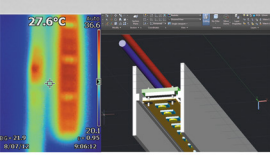

Crosssection

More features on www.MASTER.lighting

- OSRAM LEDs Included
- Infinion Inside
- Made in EU
- CE
- RoHS
- IES/LDT DATA
- IBIN 35DCM
- CRI >85
- 24 VDC
- 5 CCTs
- 5 Years
- CC Drivers
- ESD safe
- 100m upto