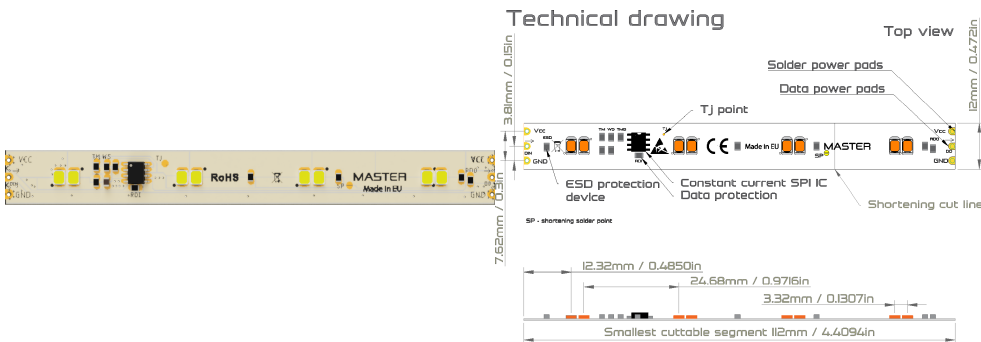

60000 Hod 41.66 mm 41.5 W 80 10 m 0 V 7000 ma 20 V 10.416 mm 96 ks 45 °C 18 mA true
Hours IN W/Had @Utyp CRI (Ra) max @rup Utyp2 IN Imax Umin IN 1/m max. Segment i CC IC
SPI single wire, auto addressable Digital IP20 4000 Lm 12 mm 3528 DC CV 24 V 120 °
Type LED Type IN Utyp IN LED

Code	Name	Version	MO Price €
MAS-010525-W930-3CHTM	MASTER-DIGITAL-SPH-INTERLINI-W930-3CHTM	3000K 3ch TM1814	please enquire
MAS-010525-W930-4CHTM	MASTER-DIGITAL-SPH-INTERLINI-W930-4CHTM	3000K 4ch TM1814	please enquire
MAS-010525-SUNW940-4CHTM	MASTER-DIGITAL-SPH-INTERLINI-SUNLIKEW940-4CHTM	4000K 4ch TM1814	please enquire
MAS-010525-W930-WS	MASTER-DIGITAL-SPH-INTERLINI-W930-WS	3000K WS2811	please enquire

Certificates: CE, Rozšířená záruka, RoHS