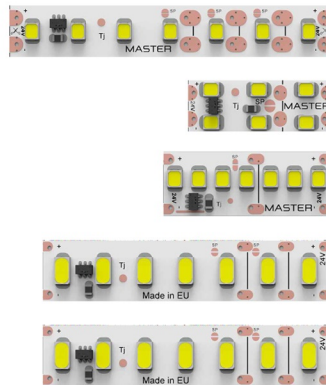

High *** lighting

MASTER-HD-Deco
High density LED strips with DECORATIVE Lm output - due to narrow pitch it is ideal for homogenous linear LED lighting : diffused lines in furniture, facade, walls, signage.

MASTER-HD-Medium
High density LED strips with Medium Lm output - it is ideal for homogenous LED lighting : diffused lines in furniture, facade, walls, signage.

MASTER-HD-Power
High density LED strips with POWER Lm output : small cuttability and high density makes it great for : cabinet / furniture power lighting, LED luminaires, design linear lighting.

MASTER-HighEfficiency
LED strips with superior efficacy : great for all situations where small amount of energy should provide great light: Green buildings / Office / Sculpture / Linear lighting + Industrial lighting, where H2S or other aggressive vapour is common.

MASTER-SuperPower
Light matters : Very high Lm output from small and homogenous area : suitable for production of : Luminaires, High power indirect lighting, Commercial centres, Office .