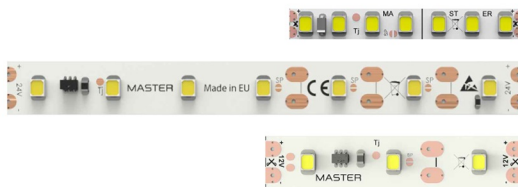

Speciality lighting

MASTER-SuperNarrow
Very narrow LED strips for edge lighting : Glass, LGP, PMMA, etc. Ideal for very space limiting applications : handrails, shelves, furniture lighting, signage, sculptures.

MASTER-SuperColor/Sunlike/Grow/Aquarium
Unique vibrant colours providing excellent colour reproduction : Boutiques, Glass sculptures, VIP residence, Boutique/shop lighting (Meat, Bakery, Fish)

MASTER-4Sauna
Special version (12VDC for safety) for high temperature situations (withstands 105 C)
Use : Dry Sauna lighting, Special Machine lighting, automotive.