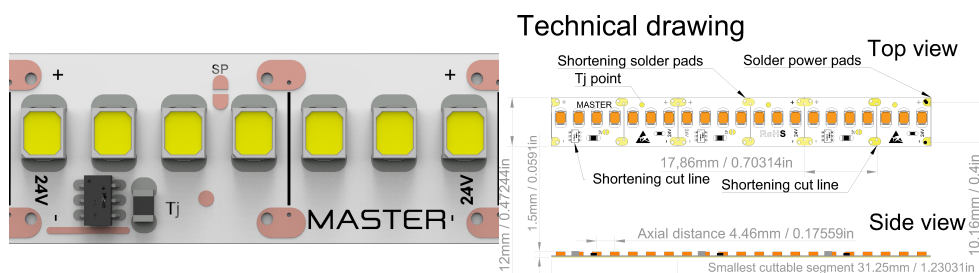

Accessories	MO Price €
020221 ALU-CORNER3-2M ALU profil elox pre LED pásy rohový CORNER3, 30x30mm, 2m	3,70
ALU-155637 ALU-IGNIS-T-2M ALU profil elox IGNIS-T, na zapustenie, 23x8.5mm(17mm drážka), 2,01m	2,28
ALU-525551-2M ALU-MULTI-2-2M Univerzálny ALU profil elox MULTI-2 pre LENS/GARGANO/FLAT/WALLWASHER, 17x8.52mm, 2,003m	2,19
MAT-999711-4 RYCHLOSORKA-2x2P-CABLE-CABLE Rychlosorka kabel-kabel, 9286,26-18AWG(0.14-0.75mm) PUSH, 250V/10A, 2x2 kontakt prepojeny	1,81
VY-901268-10 PROTECTIVE-SPRAY-MASTER-10ml Ochranný lak pre MASTER LED pásy, 10ml sklenená fľaša s ručným atomizérom, pre max 20bm	6,55
MAT-601088 CABLE-DC-2x0M5-LEDECO-HFFR kabel 2x0,5mm², pre DC aplikácie, 2x FEP+LSHF 105C NEHORLAVÝ do sauna zóna 2, max 5A	2,06