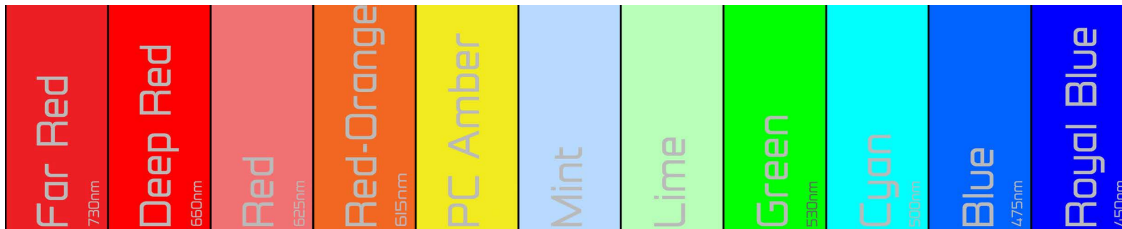

SuperColor for beautiful and saturated colours

Are you bored of traditional primary colours on the market like red, blue and green, and you buy RGB LED strips to mix more "specific colours for your branding?
Now you do not need to. MASTER SuperColour LED strips offers 11 unique and precisely specified colours, so your branding will be easy. Incredibly saturated primary colours, with lovely shades starting from 447nm Royal Blue, through Blue, Cyan, Green, Mint, PC Amber, Red-Orange, Red, Deep red, Far red will deliver the always requiring wow-effect to your signage, facade lighting or simply your sculpture lighting.
High Gamut, saturated colours, great lifetime, with integrated constant current drivers powered from standard 24VDC Constant Voltage will always surprise
LEDs used are produced for much higher currents and power, thus their lifetime will be incredibly high, with super low light decay and heat production, lasting far behind our 70 00Hours commercial threshold

Unique vibrant and non-standard colors allows to create stunning products, or to match signage lighting with corporate colours. 100mm segment length, 10mm PCB width, 324VDC, constant current drivers on board protects LEDs from overheating and overcurrent.

80000 Hod Hours	100 mm Scissors icon	15.2 W W/Hod @Utyp	10 m max Utyp	24 V Utyp2 IN	6300 ma I_{max}	16 V U_{min} IN	14.28 mm IC icon	70 ks 1/m	50 °C max.	63 mA Segment IC	true CC IC	PWM Type
IP20 Light bulb icon		10 mm PCB icon	2835 LED icon	DC CV Type IN	24 V Utyp IN	120 ° LED icon