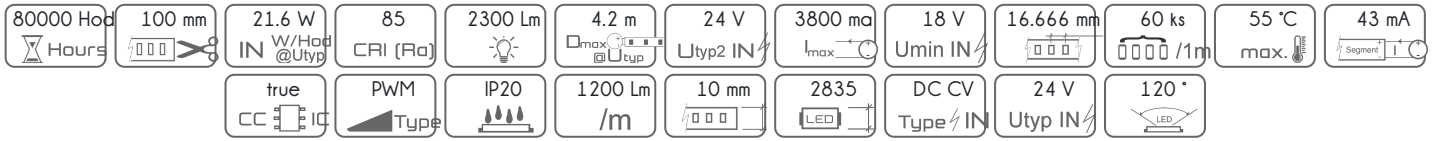

Code	Name	Version	MO Price €
MAS-011198-LLOS	MASTER-BIO-MEDIUM-W830+GROWPURPLE2B5	Medium power 3000K+Grow Purple 2.5% Blue	36,90
MAS-011196-LLOS	MASTER-BIO-MEDIUM-W830+GROWPURPLE25B	Medium power 3000K+Grow Purple 25%Blue	31,90