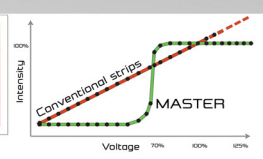

Crosssection

More features on www.MASTER.lighting

- OSRAM LEDs Included
- Infinion Inside
- Made in EU
- CE
- RoHS
- IES/LDT DATA
- IBIN 35DCM
- CRI >85
- 24 VDC
- 5 CCTs
- 5 Years
- CC Drivers
- ESD safe
- 100m upto