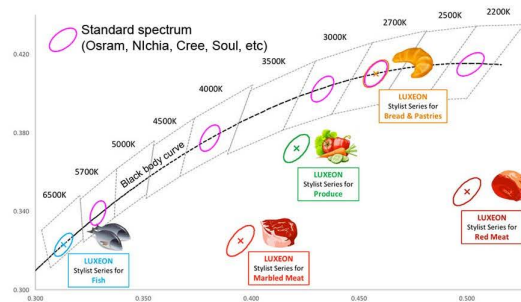

FRESHFOCUS - Product lighting

FullSpectral edition of LED strips MASTER, focused on enhancing the colour, freshness and user experience to increase shopping behaviour of clients in bakery, butchery, vegetable / fruit store, fish markets, etc. The product is great at what was developed for : highlighting contrasts and amount of normally suppressed colour tones, which makes fruit, vegetable, meat, and fish products very tasty , so is able to refuse and will buy it. Bon appétit.

MASTER-FRESHFOCUS delivers unique vibrant colours for shopping experience in bakery, butchery, fishmarket, fruit store, etc.

This unique product is increasing sales of products by 25-30% as all products look very tasty, colorful, etc. The normally suppressed spectral properties such as deep red, cyan, etc are normally found with very low amount in standard LED spectrum, however our FRESHFOCUS spectrum is different. It enhances those colours which are normally suppressed, thus enhancing significantly contrast so colours are more vibrant. 100mm segment length, 24VDC, constant current drivers on board protects the LEDs from overheating and overcurrent, 10mm width fits almost everywhere. Great product for Light producers.

80000 Hrs	100 mm	15.2 W	92	6.1 m	25 V	6300 ma	21.1 V	14.28 mm	70 ks	50 °C	63 mA	true
Hours	mm	W/Hod @Utyp	CRI (Ra)	m @Utyp	V Utyp2 IN	Imax	Umin IN	mm	ks /1m	max. °C	Segment, mA	CC IC
PWM	IP20	1750 Lm	10 mm	2835	DC CV	24 V	120 °	Type	LED	Type IN	Utyp IN	LED
Type	LED	/m	mm	LED	Type IN	Utyp IN	LED	Type	LED	Type IN	Utyp IN	LED

Code	Name	Version	MO Price €
MAS-011123-LL	MASTER-POWER-FRESHFOCUS-BREAD	Bakery	29,90
MAS-011123T-LL	MASTER-POWER-FRESHFOCUS-BREAD	Bread	29,90
MAS-011120-LL	MASTER-POWER-FRESHFOCUS-REDMEAT	RedMeat	29,90
MAS-011120T-LL	MASTER-POWER-FRESHFOCUS-REDMEAT	RedMeat	29,90
MAS-011121-LL	MASTER-POWER-FRESHFOCUS-MARBLEDMEAT	MarbledMeat	29,90
MAS-011121T-LL	MASTER-POWER-FRESHFOCUS-MARBLEDMEAT	MarbledMeat	29,90
MAS-011122-LL	MASTER-POWER-FRESHFOCUS-FISH	Fish	29,90
MAS-011122T-LL	MASTER-POWER-FRESHFOCUS-FISH	Fish	29,90
MAS-011124-LL	MASTER-POWER-FRESHFOCUS-PRODUCE	Produce	29,90
MAS-011124T-LL	MASTER-POWER-FRESHFOCUS-PRODUCE	Produce	29,90