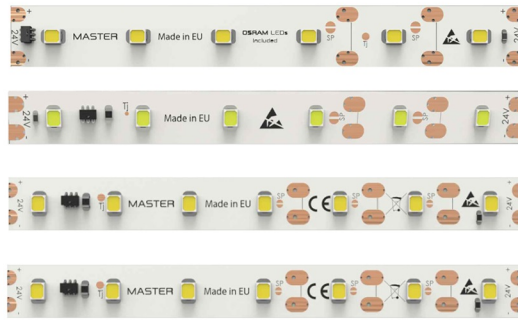

Architectural / Production lighting

LONGRUN
Upto 100m from single power feed (from the middle), Low Voltage drop, great stability.
Use: Accent lighting, Facade, Walkways, Bridges, Casinos, Comercial centres, Hotels.

MASTER-Deco
Standard low power lighting strips are superb for vast number of situations. Narrow FCB, great installation lengths, great efficacy : Decorative lighting almost everywhere.

MASTER-Medium
Medium powered LED strips with no need for cooling, great efficacy, and most applications with higher Lm requirements. Use : Private residence, Hallways, Hotels.

MASTER-Power
LED strips with POWER Lm output and optimum parameters. Great for power lighting / Luminaires, for indirect / cove lighting : Power lighting, residence, Hotels.