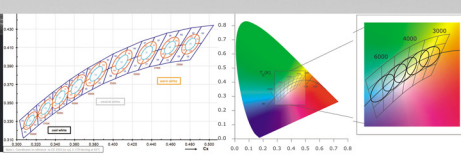

Crosssection

More features on www.MASTER.lighting

- OSRAM LEDs Included
- Infinion Inside
- Made in EU
- CE
- RoHS
- IES/LDT DATA
- IBIN 35DCM
- CRI >85
- 24 VDC
- 5 CCTs
- 5 Years
- CC Drivers
- ESD safe
- 100m upto