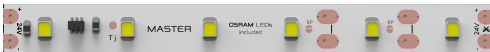

DECO decorative power

MASTER-DECO series is intended for DECO-rative linear lighting for all all-round situations. Integrated constant current drivers allows the LED strip to be powered 40m from middle (20m from one side) to single central power supply 24VDC without any change in brightness of any LED on strip, if it is on beggining or at the end. LED strips have segment length 100mm, favourable width 10mm and are delivered 30m on one single reel. With 5-years warranty as standard, it will become a flagship for most standard projects.

LED strip MASTER-DECO is professional 24VDC LED strip with integrated constant current drivers, of DECO-rative power, suitable for moderate long lines.

Favourite LED strip with common segment length of 100mm,LED density 60x LED/m or professional 24VDC power system, yet with integrated constant current drivers, allowing each LED on whole line to be 100% identical whether it is powered on beggining or at end of line.

Code	Name	Version	MO Price €
MAS-010309-OS	MASTER-DECO-W822	2200K	14,90
MAS-010300-OS	MASTER-DECO-W827	2700K	14,90
MAS-013011-OS	MASTER-DECO-W830	3000K	14,90
MAS-010301-OS	MASTER-DECO-W840	4000K	14,90
MAS-010189-OS	MASTER-DECO-W857	5700K	14,90
MAS-010304-LL	MASTER-DECO-BLUE	Modrá farba svetla	21,90

Technical drawing

Accessories