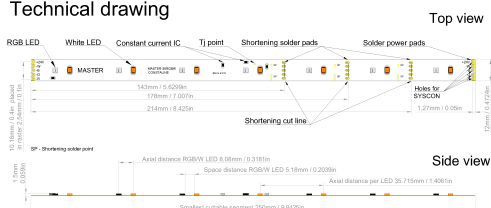

Technical drawing

Accessories

Image	Code	Name	MO Price €
	020221	ALU-CORNER3-2M	3,70
ALU profil elox pre LED pásy rohový CORNER3, 30x30mm, 2m			
	ALU-525551-2M	ALU-MULTI-2-2M	2,19
Univerzálny ALU profil elox MULTI-2 pre LENS/GARgano/FLAT/Wallwasher, 17x8,52mm, 2,003m			
	020601-2	ALU-CORNER-60-14-2M	6,05
Rohový ALU profil elox CORNER-60-14 pre LED pás, 2m.			
	MAT-222439	CABLE-DC-1x0M75-4x0M34-RGBW-LEDECO-L-HFFR	1,75
Kábel 5žilový, RGBW, 1x0,75mm² + 4x 0,34mm², farebne znaceny, FEP, s LSHF 105C, nehorlavý			
	MAT-999711-4	RYCHLOSORKA-2x2P-CABLE-CABLE	1,81
Rychlosorka kabel-kabel, 9286,26-18AWG(0.14-0.75mm) PUSH, 250V/10A, 2x kontakt prepojeni			
	VY-901268-10	PROTECTIVE-SPRAY-MASTER-10ml	6,55
Ochranný lak pre MASTER LED pásy, 10ml sklenená fľaša s ručným atomizérom, pre max. 20bm