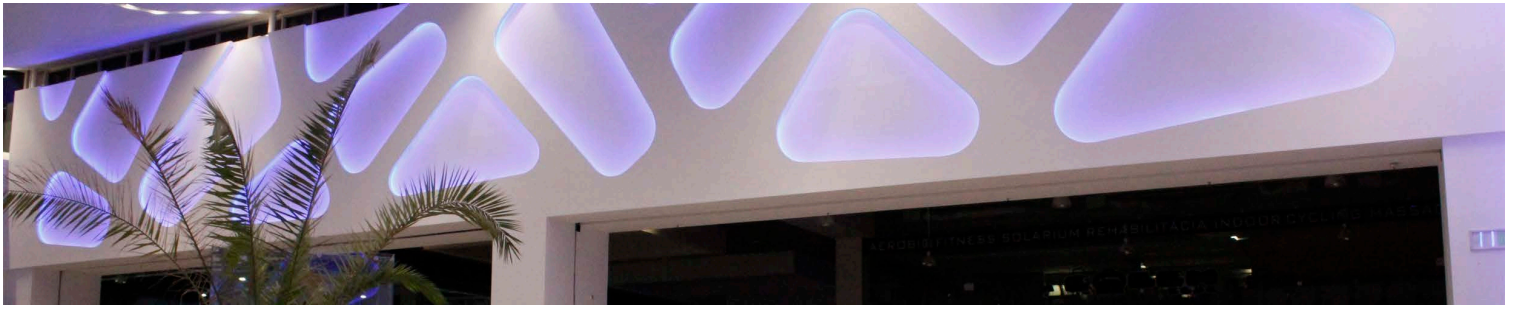

Technical drawing

DIGITAL programmable LED strips

Digitally programmable LED strips used in entertainment industry and sculpture lighting such as : facade lighting, discotheque, casinos, video effect walls or various 3D sculpture lighting and chandeliers. To make its use clear, we split the solutions into 2 groups : 5VDC systems : each LED is individually addressable (lifetime and brightness is moderate, max allowed length of LED strip is short, suitable for smaller and dense LED lighting where no great efficacy and stability is required, and high pixel density is preferred. On the opposite side there is 24VDC system : with dedicated external CC IC, LEDs used are chosen very carefully to reach superior stability over 70 000Hours, etc. Thanks to this great lifetime, they are very suitable for facade lighting. Because of its 24VDC, the installation lengths are much longer which is very useful at large scale installation. 1 addressable pixel = segment, which is very good when viewing distance is not very close, resulting in more efficient address/Pixel usage when installation is large. Great advantage on this 24VDC system is complex control over each parameter of all spectral and electrical parameters, such as CCT, CRI, Lm flux, BIN, etc. Apart that this kind of 24VDC LED strips is reaching better efficiency compared to 5VDC, it is also possible to boost its power to 200% only by programming commands. Did not find what you are looking for? We develop custom products, please enquire.