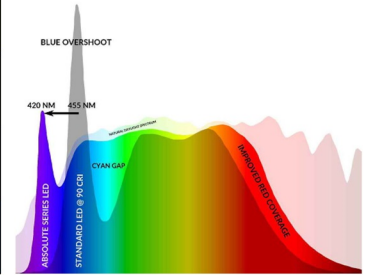

Main product range

MASTER

CUSTOM / ODM / OEM production to perfectly suit your needs are welcome. Please contact us.

MASTER Main CCT/Colour range

Standard White spectral properties

Standard black body curve shades of white, suitable for general lighting. Most general lighting will match with these spectral characteristics. Great for most lighting situations. I BIN ONLY, L70B50, LM80, Osram official test lab reports, EULUM data available.

2700K
3000K
3500K
4000K
5700K

CrispColor Technology

CRI/Ra 90+ enhanced colour spectral properties following pure white eye perception with high CRI to provide colour boost to eye. This CrispColor portfolio lies below Planckian black body curve.