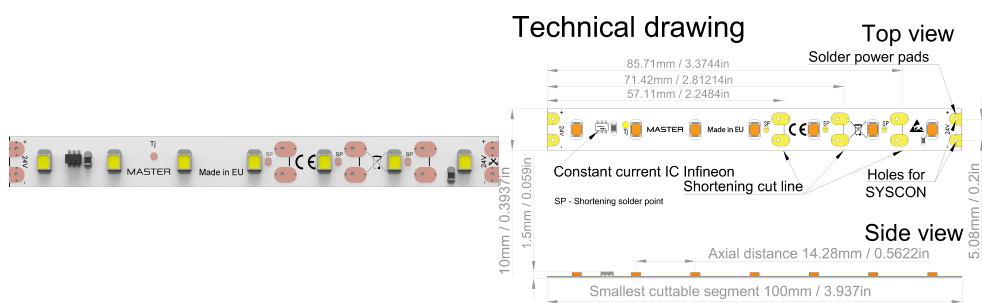

Accessories

			MO Price €
	020221	ALU-CORNER3-2M ALU profil elox pre LED pásy rohový CORNER3, 30x30mm, 2m	3,70
	ALU-155637	ALU-IGNIS-T-2M ALU profil elox IGNIS-T, na zapustenie, 23x8.5mm(17mm drážka), 2,01m	2,28
	ALU-525551-2M	ALU-MULTI-2-2M Univerzálny ALU profil elox MULTI-2 pre LENS/GARGANO/FLAT/WALLWASHER, 17x8.52mm, 2,003m	2,19
	MAT-999711-4	RYCHLOSORKA-2x2P-CABLE-CABLE Rychlosorka kabel-kabel, 9286,26-18AWG(0.14-0.75mm) PUSH, 250V/10A, 2x 2kontakt prepojeny	1,81
	VY-901268-10	PROTECTIVE-SPRAY-MASTER-10ml Ochranný lak pre MASTER LED pásy, 10ml sklenená fľaša s ručným atomizérom, pre max 20bm	6,55
	MAT-601088	CABLE-DC-2x0M5-LEDECO-HFFR kabel 2x0,5mm², pre DC aplikácie, 2x FEP+LSHF 105C NEHORLAVÝ do sauna zona 2, max 5A	2,06