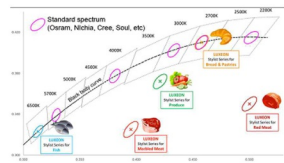

2700K
3000K
3500K
4000K
5700K

CrispColor Technology

CRI/Ra 90+ enhanced colour spectral properties following pure white eye perception with high CRI to provide colour boost to eye. This CrispColor portfolio lies below Planckian black body curve.