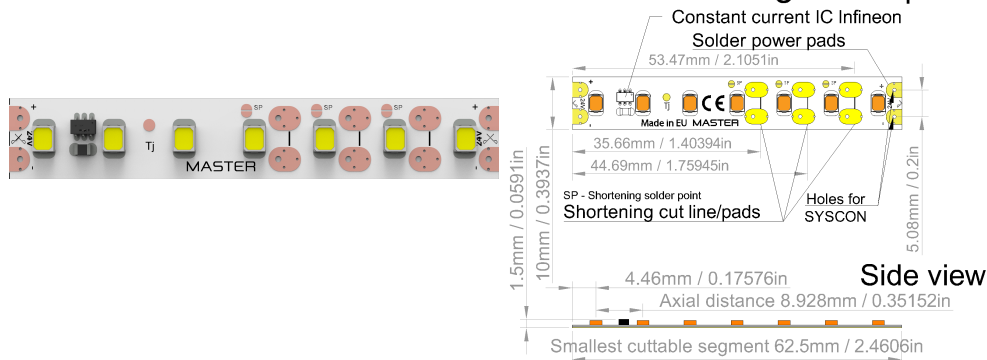

Technical drawing

Accessories

		MO Price €
	020112 ALU-BARDOLINO-FLACH-2M ALU profil elox BARDOLINO FLACH, nizky, 18.4x13mm, 2m	8,40
	020074 ALU-BARDOLINO-HOCH-2M ALU profil elox BARDOLINO HOCH, vysoký, 18.4x19.7mm, 2m	11,81
	020108 ALU-GARLIANO-2M ALU profil elox GARliano, prisadený/závesný, 19x10,2mm, 2m	7,88
	ALU-525551-2M ALU-MULTI-2-2M Univerzálny ALU profil elox MULTI-2 pre LENS/GARgano/FLAT/Wallwasher, 17x8.52mm, 2,003m	2,19
	MAT-999711-4 RYCHLOSORKA-2x2P-CABLE-CABLE Rychlosorka kabel-kabel, 9286,26-18AWG(0.14-0.75mm) PUSH, 250V/10A,2x 2kontakt prepojeny	1,81
	VY-901268-10 PROTECTIVE-SPRAY-MASTER-10ml Ochranný lak pre MASTER LED pásy, 10ml sklenená fľaša s ručným atomizérom,pre max 20bm	6,55
	MAT-601088 CABLE-DC-2x0M5-LEDECO-HFFR kabel 2x0,5mm2,pre DC aplikacie,2xFEP+LSHF 105C NEHORLAVY do sauna zona 2, max5A	2,06