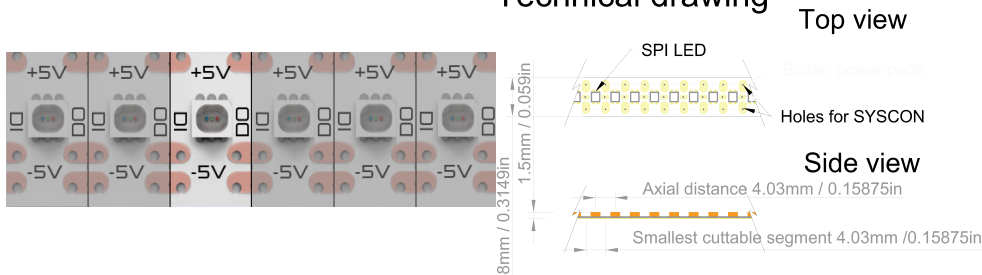

Technical drawing

Accessories

		MO Price €
	ALU-525551-2M Univerzálny ALU profil elox MULTI-2 pre LENS/GARGano/FLAT/Wallwasher, 17x8.52mm, 2,003m	2,19
	921001 Silikónový tubus vhodný pre všetky typy LED pásu, max 10mm,vnútrozmer 12x3mm	1,71
	VY-901268-10 Ochranný lak pre MASTER LED pásy, 10ml sklenená fľaša s ručným atomizérom,pre max 20bm	6,55