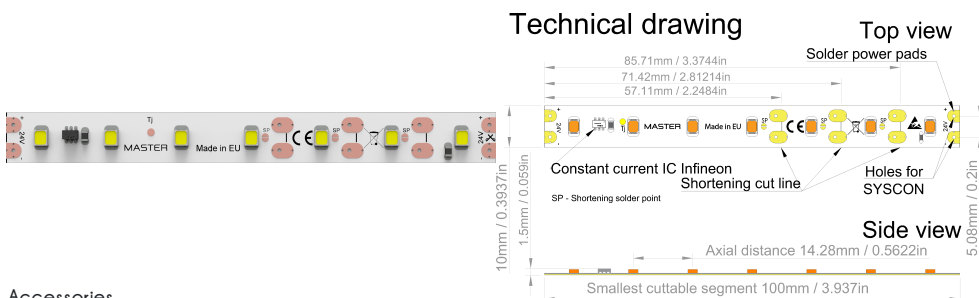

Accessories MO Price €

	020221	ALU-CORNER3-2M	3,70
	ALU profil elox pre LED pásy rohový CORNER3, 30x30mm, 2m		
	ALU-155637	ALU-IGNIS-T-2M	2,28
	ALU profil elox IGNIS-T, na zapustenie, 23x8,5mm(17mm drážka), 2,01m		
	ALU-525551-2M	ALU-MULTI-2-2M	2,19
	Univerzálny ALU profil elox MULTI-2 pre LENS/GARgano/FLAT/Wallwasher, 17x8,52mm, 2,003m		
	VY-601081-1M	CABLE-DC-2x0M334-LEDECO-1M	2,48
	kabel 2x0,34mm2 s FEP vnút. izol. pre pásy,PVC, RED+Black,predletovany,1m, max.1,5A