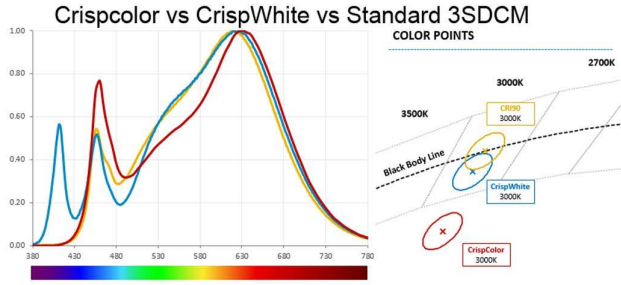

CRISPCOLOR - Boutique lighting

MASTER CRISPCOLOR design for speciality lighting with shifted blackbody CCT spectral properties, 24VDC.

Special edition of spectral characteristics assembled on MASTER-POWER design, called CRISPCOLOR (Philips LumiLEDs), provides full-spectral characteristics with slightly shifted neutral white properties followed by human eye in all CCTs. Special colour version with shifted white properties suitable for boutiques, minimalistic luxury projects, etc., where using warm white colour will distort uniqueness of white shades. Any white interior (white marble, white walls, etc.) enlightened in CRISPCOLOR 2700K will never look yellowish as with traditional colour spectrum lighting is always delivered. If this is your scenario, you should try that, and you will soon find out, that standard yellow 2700K can not compete with this kind of new colour spectral properties (if delivering eye-white in all spectrum is crucial for you).

This great product is focused in delivering an eye-white light in all CCTs from 2700K to 5700K, so white objects will always be white.

80000 Hod Hours	100 mm W/Hod @Utyp	15.2 W IN W/Hod @Utyp	92 CRI (Ra)	8 m l_{max} @Utyp	25 V U_{typ2} IN	5000 ma I_{max}	21.1 V U_{min} IN	14.28 mm LED	70 ks /1m	50 °C max.	63 mA Segment	true CC IC
PWM Type	IP20	1750 Lm /m	10 mm LED	2835 LED	DC CV Type IN	24 V U_{typ} IN	120° LED					

Code	Name	Version	MO Price €
MAS-011115T-LL	MASTER-POWER-CRISPCOLOR-W927	2700K	26,90
MAS-011114T-LL	MASTER-POWER-CRISPCOLOR-W930	3000K	26,90
MAS-011116T-LL	MASTER-POWER-CRISPCOLOR-W935	3500K	27,90
MAS-011117-LL	MASTER-POWER-CRISPCOLOR-W940	4000K	26,90
MAS-011118T-LL	MASTER-POWER-CRISPCOLOR-W950	5000K	24,90