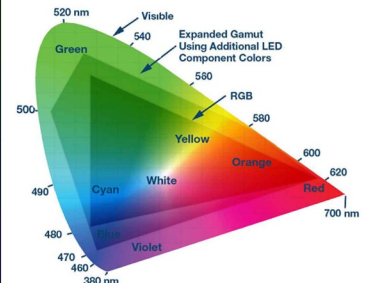

2700K
3000K
3500K
4000K
5700K

CrispColor Technology

CRI/Ra 90+ enhanced colour spectral properties following pure white eye perception with high CRI to provide colour boost to eye. This CrispColor portfolio lies below Planckian black body curve.

Far Red 730nm
Deep Red 660nm
Red 625nm
Red-Orange 730nm
PC Amber 580nm
Mint
Lime
Green 520nm
Cyan 490nm
Blue 475nm
Royal Blue 450nm

FreshFocus Technology

CRI/Ra 90+ with enhanced colour spectral characteristics providing colour boost of specific products, making them beautiful and increasing their sales potential. This colour portfolio is out of Planckian black body curve.