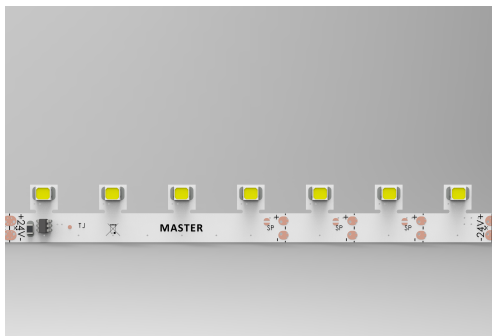

Accessories		MO Price €
	020112 ALU-BARDOLINO-FLACH-2M ALU profil elox BARDOLINO FLACH, nizky, 18.4x13mm, 2m	8,40
	020074 ALU-BARDOLINO-HOCH-2M ALU profil elox BARDOLINO HOCH, vysoký, 18.4x19.7mm, 2m	11,81
	ALU-525551-2M ALU-MULTI-2-2M Univerzálny ALU profil elox MULTI-2 pre LENS/GARGano/FLAT/Wallwasher, 17x8.52mm, 2,003m	2,19
	MAT-999711-4 RYCHLOSORKA-2x2P-CABLE-CABLE Rychlosorka kabel-kabel, 9286,26-18AWG(0.14-0.75mm) PUSH, 250V/10A,2x kontakt prepojeny	1,81
	VY-901268-10 PROTECTIVE-SPRAY-MASTER-10ml Ochranný lak pre MASTER LED pásy, 10ml sklenená fľaša s ručným atomizérom,pre max 20bm	6,55
	MAT-601088 CABLE-DC-2x0M5-LEDECO-HFFR kabel 2x0,5mm2,pre DC aplikacie,2xFEP+LSHF 105C NEHORLAVY do sauna zona 2, max5A	2,06