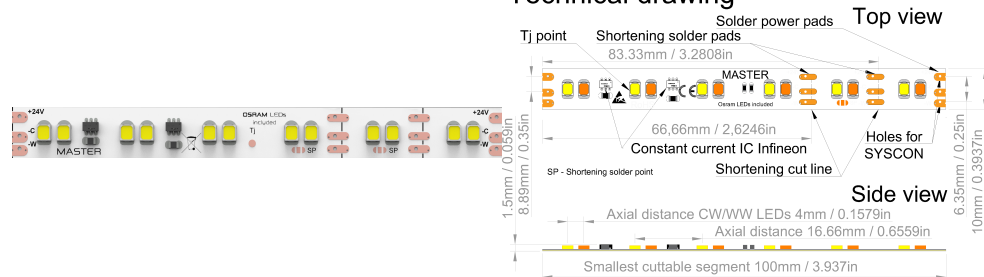

Technical drawing

Accessories

		MO Price €
	020221 ALU-CORNER3-2M ALU profil elox pre LED pásy rohový CORNER3, 30x30mm, 2m	3,70
	ALU-155637 ALU-IGNIS-T-2M ALU profil elox IGNIS-T, na zapustenie, 23x8.5mm(17mm drážka), 2,01m	2,28
	ALU-525551-2M ALU-MULTI-2-2M Univerzálny ALU profil elox MULTI-2 pre LENS/GARGano/FLAT/Wallwasher, 17x8.52mm, 2,003m	2,19
	MAT-999711-4 RYCHLOSVORKA-2x2P-CABLE-CABLE Rychlosvorka kabel-kabel, 9286,26-18AWG(0.14-0.75mm) PUSH, 250V/10A,2x 2kontakt prepojeny	1,81
	VY-901268-10 PROTECTIVE-SPRAY-MASTER-10ml Ochranný lak pre MASTER LED pásy, 10ml sklenená fľaša s ručným atomizérom,pre max 20bm	6,55
	MAT-601088 CABLE-DC-2x0M5-LEDECO-HFFR kabel 2x0,5mm2,pre DC aplikacie,2xFEP+LSHF 105C NEHORLAVY do sauna zona 2, max5A	2,06