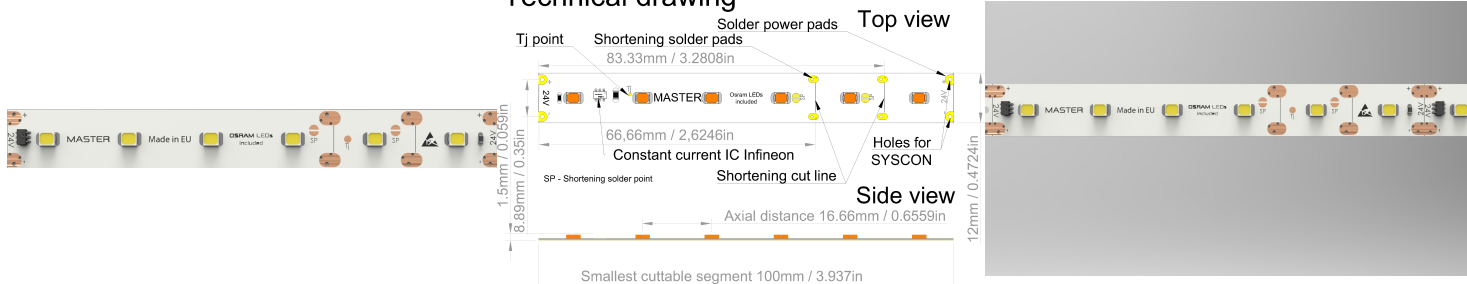

Technical drawing

Accessories

		MO Price €
	020221 ALU-CORNER3-2M ALU profil elox pre LED pásy rohový CORNER3, 30x30mm, 2m	3,70
	ALU-155637 ALU-IGNIS-T-2M ALU profil elox IGNIS-T, na zapustenie, 23x8.5mm(17mm drážka), 2,01m	2,28
	ALU-525551-2M ALU-MULTI-2-2M Univerzálny ALU profil elox MULTI-2 pre LENS/GARGano/FLAT/Wallwasher, 17x8.52mm, 2,003m	2,19
	921000 SILIKON-TUBUS-12MM Silikónový tubus vhodný pre všetky typy LED pásu, max 12mm, vnútrozmer 14x3mm	1,97
	MAT-999711-4 RYCHLOSORKA-2x2P-CABLE-CABLE Rychlosorka kabel-kabel, 9286,26-18AWG(0.14-0.75mm) PUSH, 250V/10A, 2x 2kontakt prepojeny	1,81
	VY-901268-10 PROTECTIVE-SPRAY-MASTER-10ml Ochranný lak pre MASTER LED pásy, 10ml sklenená fľaša s ručným atomizérom, pre max 20bm	6,55
	MAT-601088 CABLE-DC-2x0M5-LEDECO-HFFR kabel 2x0,5mm2, pre DC aplikacie, 2x FEP+LSHF 105C NEHORLAVY do sauna zona 2, max 5A	2,06