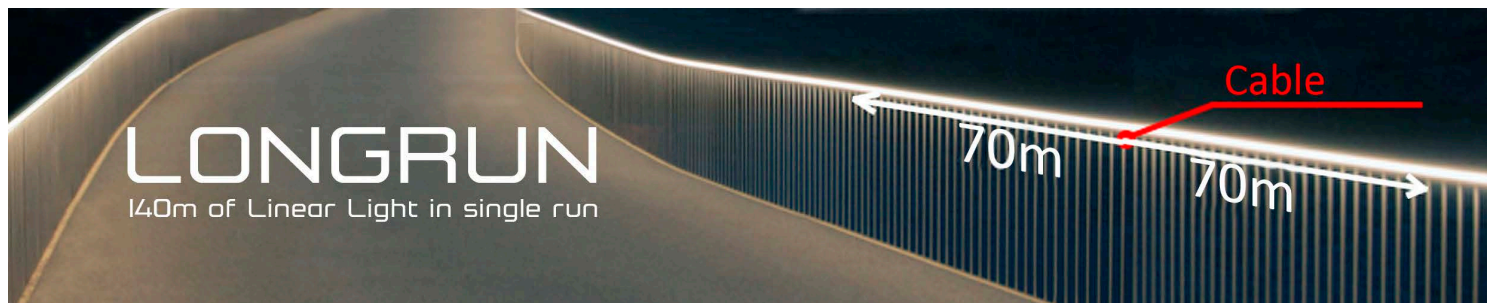

LONGRUN - super long lines

New generation of LED strips MASTER, named LONGRUN, is special series focused on very long installed lines powered from one cable feed in projects such as casinos, commercial centres, hotels, facade lighting, etc. When powered from the middle only, it can be powered more than 140m of LED strip in total length without ANY additional cables, yet all LEDs on whole 140m line will be 100% identical bright. Unique efficiency allows these LED strips to reach same luminous flux and brightness as competitive products with 2-3x higher power. PCB copper traces are super thick to carry large current over large distance and thanks to constant current drivers it is possible to install this LED strips anywhere with no need for any kind of cooling (no ALU profiles, etc). LED strips can be installed directly on any flat and firm surface and with basically no need for any heat conductivity. 1Km of LONGRUN LED line will be installed in similar time than 20m of standard LED strips. LED strip is delivered on single reel in length 50m as standard, to speed up installation time to almost nothing.