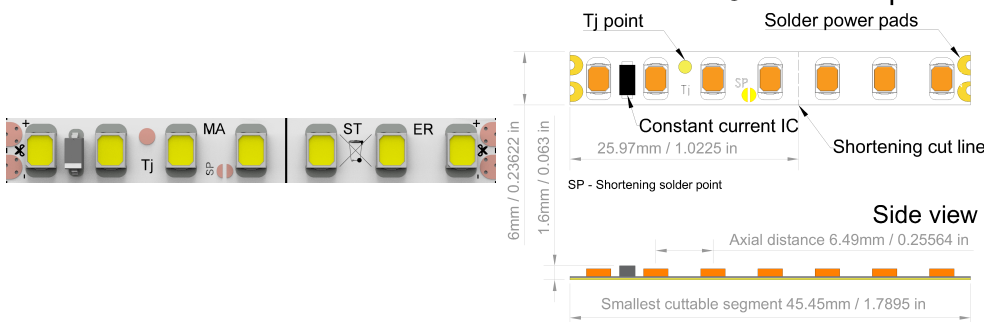

Technical drawing

Accessories

Accessories	MO Price €
VY-601081-1M CABLE-DC-2x0M34-LEDECO-1M kabel 2x0,34mm2 s FEP vnut. izol, pre pasy,PVC, RED+Black,predletovany,1m, max1,5A	2,48
MAT-600081-BL VODIC-LANKO-SIF-0M25-BLACK SIF 0,250 mm2 čierny, lanko,-60.+180C, kratkodobo 220C, strands 14*0.15mm,max 2A	1,64
MAT-999711-4 RYCHLOSORKA-2x2P-CABLE-CABLE Rychlosorka kabel-kabel, 9286,26-18AWG(0.14-0.75mm) PUSH, 250V/10A,2x 2kontakt prepojeni	1,81
VY-901268-10 PROTECTIVE-SPRAY-MASTER-10ml Ochranný lak pre MASTER LED pásy, 10ml sklenená fľaša s ručným atomizérom,pre max 20bm	6,55