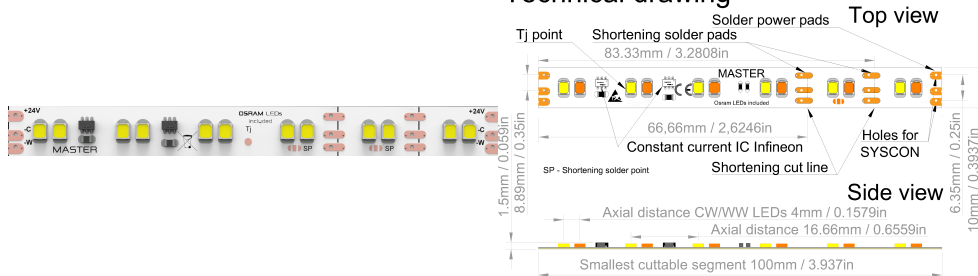

Technical drawing

Accessories

	Code	Name	MO Price €
	020221	ALU-CORNER3-2M	3,70
		ALU profil elox pre LED pásy rohový CORNER3, 30x30mm, 2m	
	ALU-155637	ALU-IGNIS-T-2M	2,28
		ALU profil elox IGNIS-T, na zapustenie, 23x8.5mm(17mm drážka), 2,01m	
	ALU-525551-2M	ALU-MULTI-2-2M	2,19
		Univerzálny ALU profil elox MULTI-2 pre LENS/GARGano/FLAT/Wallwasher, 17x8.52mm, 2,003m	
	MAT-999711-4	RYCHLOSVORKA-2x2P-CABLE-CABLE	1,81
		Rychlosvorka kabel-kabel, 9286,26-18AWG(0.14-0.75mm) PUSH, 250V/10A,2x2kontakt prepojeny	
	VY-901268-10	PROTECTIVE-SPRAY-MASTER-10ml	6,55
		Ochranný lak pre MASTER LED pásy, 10ml sklenená fľaša s ručným atomizérom,pre max 20bm	
	MAT-601088	CABLE-DC-2x0M5-LEDECO-HFFR	2,06
		kabel 2x0,5mm2,pre DC aplikacie,2xFEP+LSHF 105C NEHORLAVY do sauna zona 2, max5A