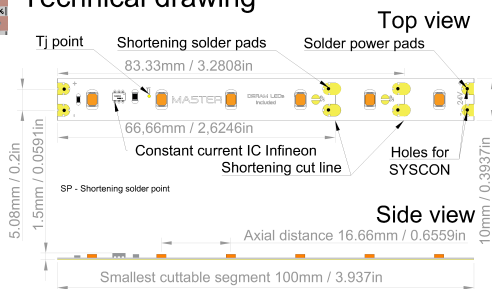

Technical drawing

Accessories

			MO Price €
	ALU-525551-2M	ALU-MULTI-2-2M	2,19
	Univerzálny ALU profil elox MULTI-2 pre LENS/GARGano/FLAT/Wallwasher, 17x8.52mm, 2,003m		
	921001	SILIKON-TUBUS-10MM	1,71
	Silikónový tubus vhodný pre všetky typy LED pásu, max 10mm,vnútrozmer 1.2x3mm		
	VY-601081-1M	CABLE-DC-2x0M34-LEDECO-1M	2,48
	kabel 2x0,34mm2 s FEP vnut. izol, pre pasy,PVC, RED+Black,predletovany,1m, max1,5A		
	MAT-999711-4	RYCHLOSVORKA-2x2P-CABLE-CABLE	1,81
	Rychlosvorka kabel-kabel, 9286,26-18AWG(0.14-0.75mm) PUSH, 250V/10A,2x 2kontakt prepojeni		
	VY-901268-10	PROTECTIVE-SPRAY-MASTER-10ml	6,55
	Ochranný lak pre MASTER LED pásy, 10ml sklenená fľaša s ručným atomizérom,pre max 20bm