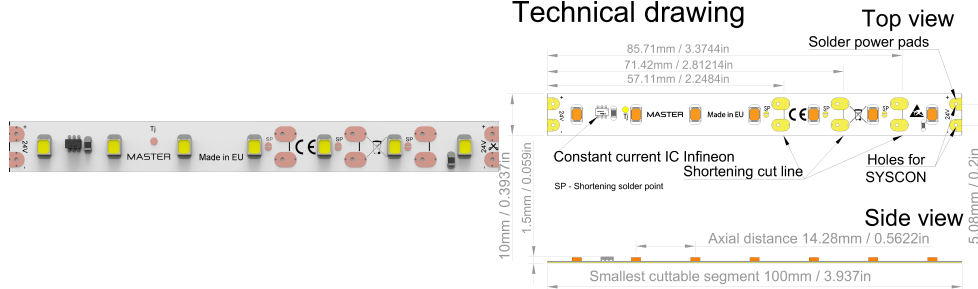

Technical drawing

Accessories

	Code	Name	MO Price €
	020221	ALU-CORNER3-2M ALU profil elox pre LED pásy rohový CORNER3, 30x30mm, 2m	3,70
	ALU-155637	ALU-IGNIS-T-2M ALU profil elox IGNIS-T, na zapustenie, 23x8.5mm(17mm drážka), 2,01m	2,28
	ALU-525551-2M	ALU-MULTI-2-2M Univerzálny ALU profil elox MULTI-2 pre LENS/GARGano/FLAT/Wallwasher, 17x8.52mm, 2,003m	2,19
	VY-601081-1M	CABLE-DC-2x0M34-LEDECO-1M kabel 2x0,34mm2 s FEP vnút. izol. pre pásy,PVC, RED+Black,predletovany,1m, max1,5A	2,48
	VY-901268-10	PROTECTIVE-SPRAY-MASTER-10ml Ochranný lak pre MASTER LED pásy, 10ml sklenená fľaša s ručným atomizérom,pre max 20bm	6,55