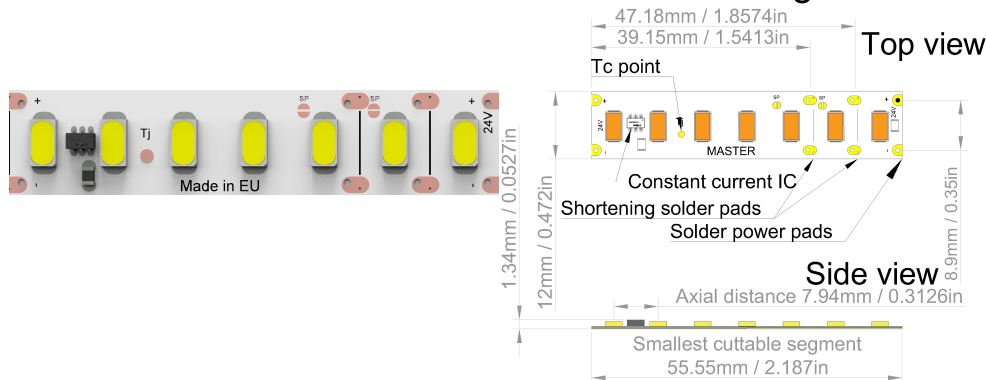

Technical drawing

Accessories

			MO Price €
	020074	ALU-BARDOLINO-HOCH-2M ALU profil elox BARDOLINO HOCH, vysoký, 18.4x19.7mm, 2m	11,81
	020221	ALU-CORNER3-2M ALU profil elox pre LED pásy rohový CORNER3, 30x30mm, 2m	3,70
	ALU-525551-2M	ALU-MULTI-2-2M Univerzálny ALU profil elox MULTI-2 pre LENS/GARGano/FLAT/Wallwasher, 17x8.52mm, 2,003m	2,19
	020601-2	ALU-CORNER-60-14-2M Rohový ALU profil elox CORNER-60-14 pre LED pás, 2m.	6,05
	MAT-999711-4	RYCHLOSORKA-2x2P-CABLE-CABLE Rychlosorka kabel-kabel, 9286,26-18AWG(0.14-0.75mm) PUSH, 250V/10A,2x 2kontakt prepojeny	1,81
	VY-901268-10	PROTECTIVE-SPRAY-MASTER-10ml Ochranný lak pre MASTER LED pásy, 10ml sklenená fľaša s ručným atomizérom,pre max 20bm	6,55
	MAT-601088	CABLE-DC-2x0M5-LEDECO-HFFR kabel 2x0,5mm2,pre DC aplikacie,2xFEP+LSHF 105C NEHORLAVY do sauna zona 2, max5A	2,06