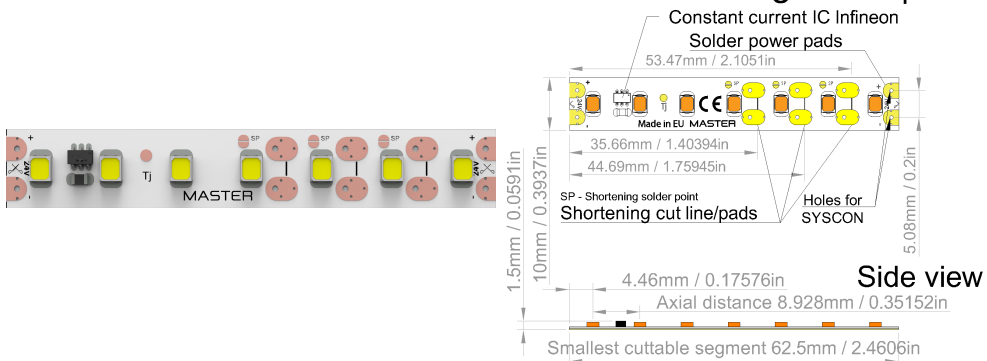

Technical drawing