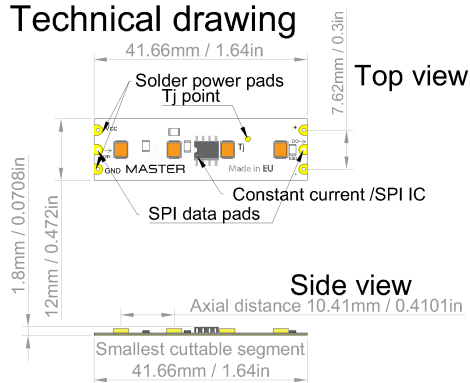

Technical drawing