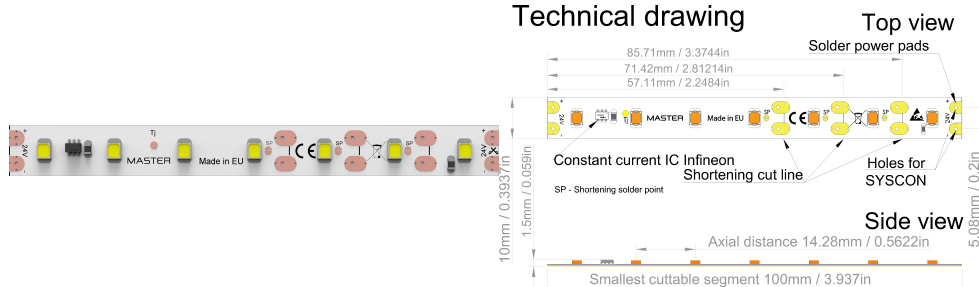

Technical drawing

Accessories

Accessories	Code	Name	MO Price €
	020221	ALU-CORNER3-2M	3,70
		ALU profil elox pre LED pásy rohový CORNER3, 30x30mm, 2m	
	ALU-155637	ALU-IGNIS-T-2M	2,28
		ALU profil elox IGNIS-T, na zapustenie, 23x8.5mm(17mm drážka), 2,01m	
	ALU-525551-2M	ALU-MULTI-2-2M	2,19
		Univerzálny ALU profil elox MULTI-2 pre LENS/GARGano/FLAT/Wallwasher, 17x8.52mm, 2,003m	
	VY-601081-1M	CABLE-DC-2x0M34-LEDECO-1M	2,48
		kabel 2x0,34mm2 s FEP vnut. izol, pre pásy,PVC, RED+Black,predletovany,1m, max1,5A	
	VY-901268-10	PROTECTIVE-SPRAY-MASTER-10ml	6,55
		Ochranný lak pre MASTER LED pásy, 10ml sklenená fľaša s ručným atomizérom,pre max 20bm