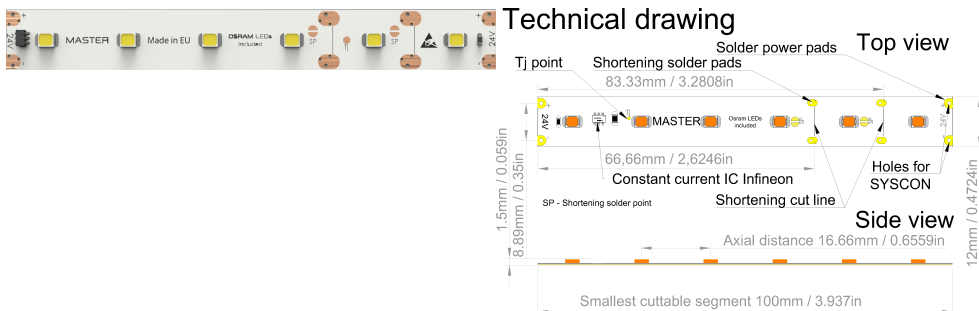

Accessories		MO Price €
	020221 ALU-CORNER3-2M ALU profil elox pre LED pásy rohový CORNER3, 30x30mm, 2m	3,70
	ALU-155637 ALU-IGNIS-T-2M ALU profil elox IGNIS-T, na zapustenie, 23x8.5mm(17mm drážka), 2,01m	2,28
	ALU-525551-2M ALU-MULTI-2-2M Univerzálny ALU profil elox MULTI-2 pre LENS/GARGano/FLAT/Wallwasher, 17x8.52mm, 2,003m	2,19
	921000 SILIKON-TUBUS-12MM Silikónový tubus vhodný pre všetky typy LED pásu, max 12mm, vnútrozmer 14x3mm	1,97
	MAT-999711-4 RYCHLOSORKA-2x2P-CABLE-CABLE Rychlosorka kabel-kabel, 9286,26-18AWG(0.14-0.75mm) PUSH, 250V/10A,2x 2kontakt prepojeny	1,81
	VY-901268-10 PROTECTIVE-SPRAY-MASTER-10ml Ochranný lak pre MASTER LED pásy, 10ml sklenená fľaša s ručným atomizérom,pre max 20bm	6,55
	MAT-601088 CABLE-DC-2x0M5-LEDECO-HFFR kabel 2x0,5mm2,pre DC aplikacie,2xFEP+LSHF 105C NEHORLAVY do sauna zona 2, max5A	2,06