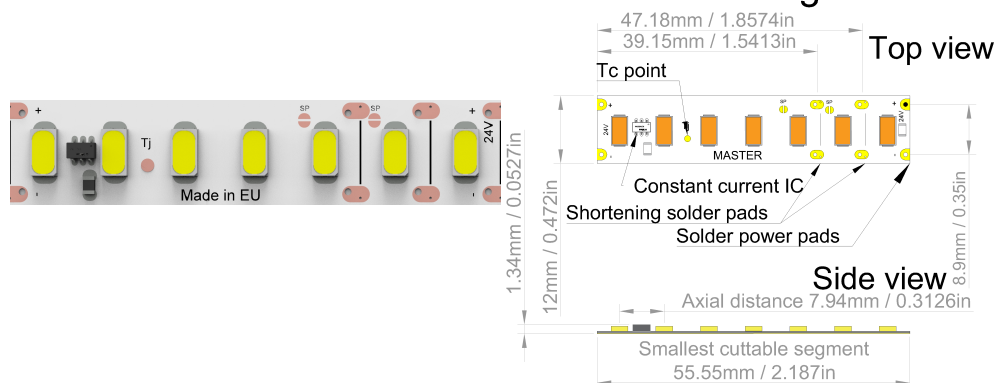

Technical drawing

Accessories

Accessories	Code	Name	MO Price €
	020074	ALU-BARDOLINO-HOCH-2M	11,81
		ALU profil elox BARDOLINO HOCH, vysoký, 18,4x19,7mm, 2m	
	020221	ALU-CORNER3-2M	3,70
		ALU profil elox pre LED pásy rohový CORNER3, 30x30mm, 2m	
	ALU-525551-2M	ALU-MULTI-2-2M	2,19
		Univerzálny ALU profil elox MULTI-2 pre LENS/GARGano/FLAT/Wallwasher, 17x8,52mm, 2,003m	
	MAT-999711-4	RYCHLOSORKA-2x2P-CABLE-CABLE	1,81
		Rychlosorka kabel-kabel, 9286,26-18AWG(0.14-0.75mm) PUSH, 250V/10A, 2x 2kontakt prepojeny	
	VY-901268-10	PROTECTIVE-SPRAY-MASTER-10ml	6,55
		Ochranný lak pre MASTER LED pásy, 10ml sklenená fľaša s ručným atomizérom, pre max 20bm	
	MAT-601088	CABLE-DC-2x0M5-LEDECO-HFFR	2,06
		kabel 2x0,5mm2, pre DC aplikacie, 2xFEP+LSHF 105C NEHORLAVY do sauna zona 2, max5A