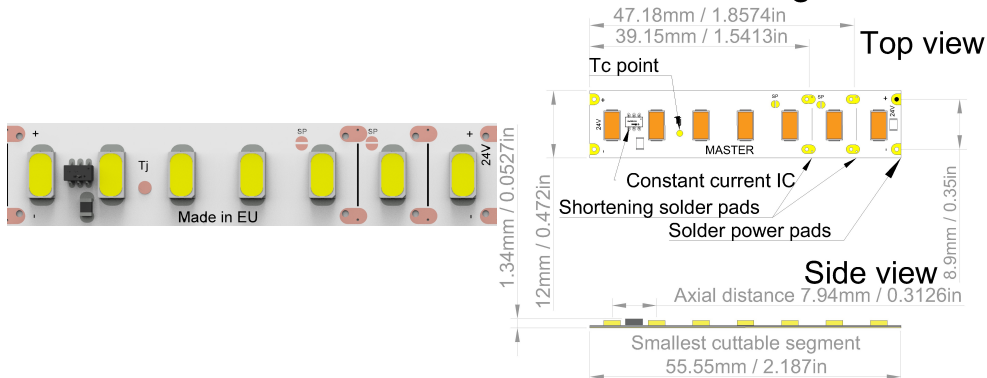

Technical drawing

Accessories

			MO Price €
	020074	ALU-BARDOLINO-HOCH-2M ALU profil elox BARDOLINO HOCH, vysoký, 18.4x19.7mm, 2m	11,81
	020221	ALU-CORNER3-2M ALU profil elox pre LED pásy rohový CORNER3, 30x30mm, 2m	3,70
	ALU-525551-2M	ALU-MULTI-2-2M Univerzálny ALU profil elox MULTI-2 pre LENS/GARGANO/FLAT/WALLWASHER, 17x8.52mm, 2,003m	2,19
	020601-2	ALU-CORNER-60-14-2M Rohový ALU profil elox CORNER-60-14 pre LED pás, 2m.	6,05
	MAT-999711-4	RYCHLOSORKA-2x2P-CABLE-CABLE Rychlosorka kabel-kabel, 9286,26-18AWG(0.14-0.75mm) PUSH, 250V/10A,2x 2kontakt prepojeny	1,81
	VY-901268-10	PROTECTIVE-SPRAY-MASTER-10ml Ochranný lak pre MASTER LED pásy, 10ml sklenená fľaša s ručným atomizérom,pre max 20bm	6,55
	MAT-601088	CABLE-DC-2x0M5-LEDECO-HFFR kabel 2x0,5mm2,pre DC aplikacie,2xFEP+LSHF 105C NEHORLAVY do sauna zona 2, max5A	2,06