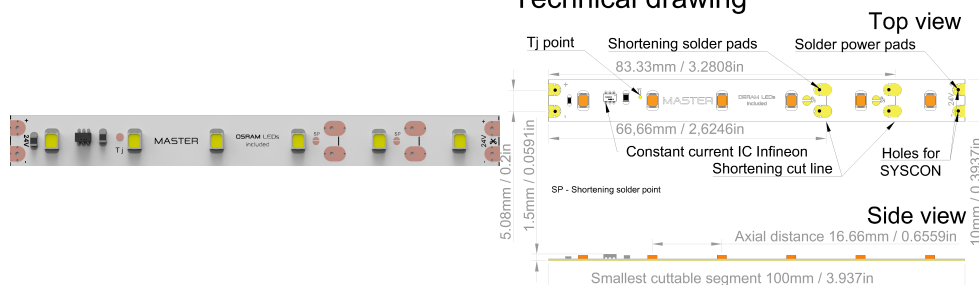

Technical drawing

Accessories

			MO Price €
	ALU-525551-2M	ALU-MULTI-2-2M	2,19
	Univerzálny ALU profil elox MULTI-2 pre LENS/GARGano/FLAT/Wallwasher, 17x8.52mm, 2,003m		
	921001	SILIKON-TUBUS-10MM	1,71
	Silikónový tubus vhodný pre všetky typy LED pásu, max 10mm, vnútrozmer 12x3mm		
	VY-601081-1M	CABLE-DC-2x0M134-LEDECO-1M	2,48
	kabel 2x0,34mm2 s FEP vnut. izol, pre pasy, PVC, RED+Black, predletovany, 1m, max 1,5A		
	MAT-999711-4	RYCHLOSORKA-2x2P-CABLE-CABLE	1,81
	Rychlosorka kabel-kabel, 9286,26-18AWG(0.14-0.75mm) PUSH, 250V/10A, 2x 2kontakt prepojeni		
	VY-901268-10	PROTECTIVE-SPRAY-MASTER-10ml	6,55
	Ochranný lak pre MASTER LED pásy, 10ml sklenená fľaša s ručným atomizérom, pre max 20bm