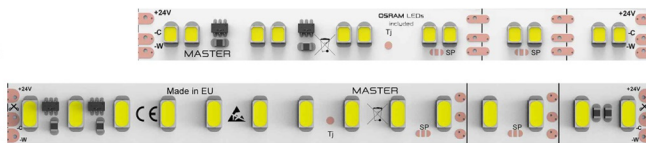

CCT Adjustable lighting

MASTER-BIO-Deco / MASTER-BIO-Medium
Designed to allow change of CCTs in low / medium power/accent lighting situations : Furniture, decorative indirect / cove lighting, diffused LED lines in walls.

MASTER-BIO-Power
High power CCT adjustable strips to provide superior power from small area : LED luminaires production, Luxurious residence, sculptures, hotels, lobby.