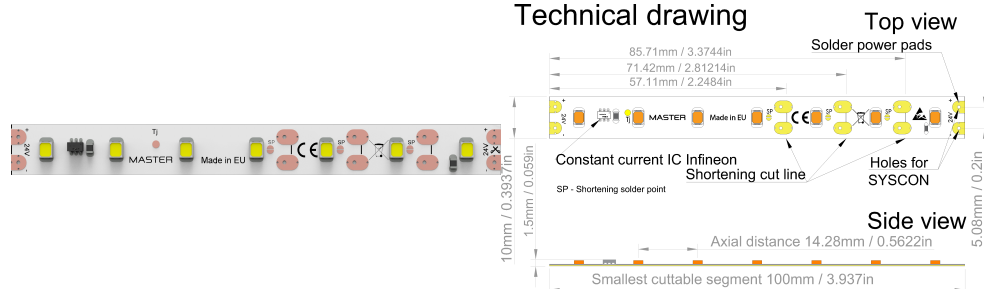

Technical drawing

Accessories

			MO Price €
	020221	ALU-CORNER3-2M	3,70
		ALU profil elox pre LED pásy rohový CORNER3, 30x30mm, 2m	
	ALU-155637	ALU-IGNIS-T-2M	2,28
		ALU profil elox IGNIS-T, na zapustenie, 23x8.5mm(17mm drážka), 2,01m	
	ALU-525551-2M	ALU-MULTI-2-2M	2,19
		Univerzálny ALU profil elox MULTI-2 pre LENS/GARGano/FLAT/Wallwasher, 17x8.52mm, 2,003m	
	MAT-999711-4	RYCHLOSORKA-2x2P-CABLE-CABLE	1,81
		Rychlosorka kabel-kabel, 9286,26-18AWG(0.14-0.75mm) PUSH, 250V/10A, 2x 2kontakt prepojeny	
	VY-901268-10	PROTECTIVE-SPRAY-MASTER-10ml	6,55
		Ochranný lak pre MASTER LED pásy, 10ml sklenená fľaša s ručným atomizérom, pre max 20bm	
	MAT-601088	CABLE-DC-2x0M5-LEDECO-HFFR	2,06
		kabel 2x0,5mm2, pre DC aplikacie, 2xFEP+LSHF 105C NEHORLAVY do sauna zona 2, max5A